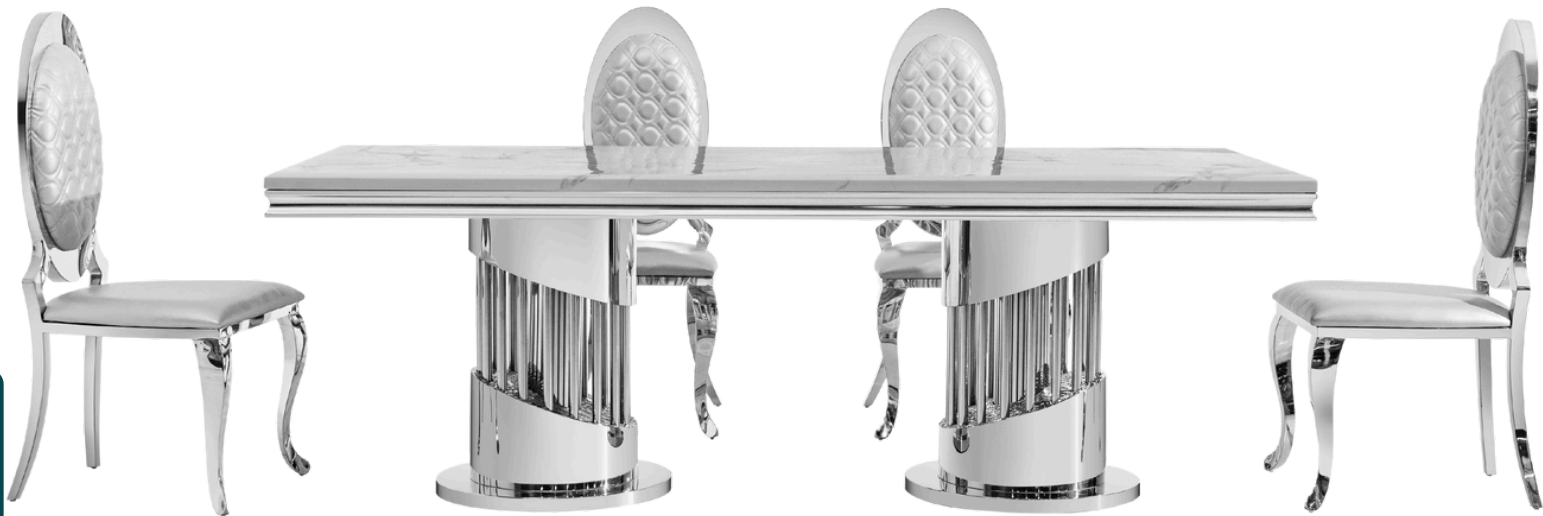

L : 86"
W : 40"
H : 29.5"

MARBLE
THICKNESS
40MM