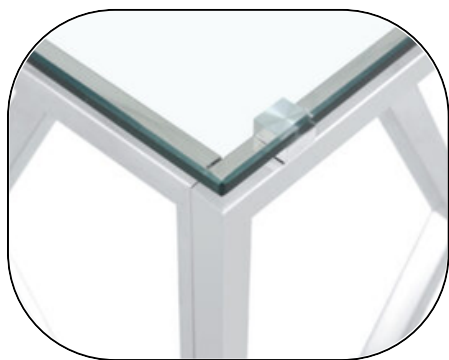

**CLOSED : 31.5"
OPENED : 51"**

CT120

CT110

CIRCULAR

**CLOSED : 31.5"
OPENED : 51"**

CT130

L : 39.5"
W : 39.5"
H : 15.75"

CT150-S